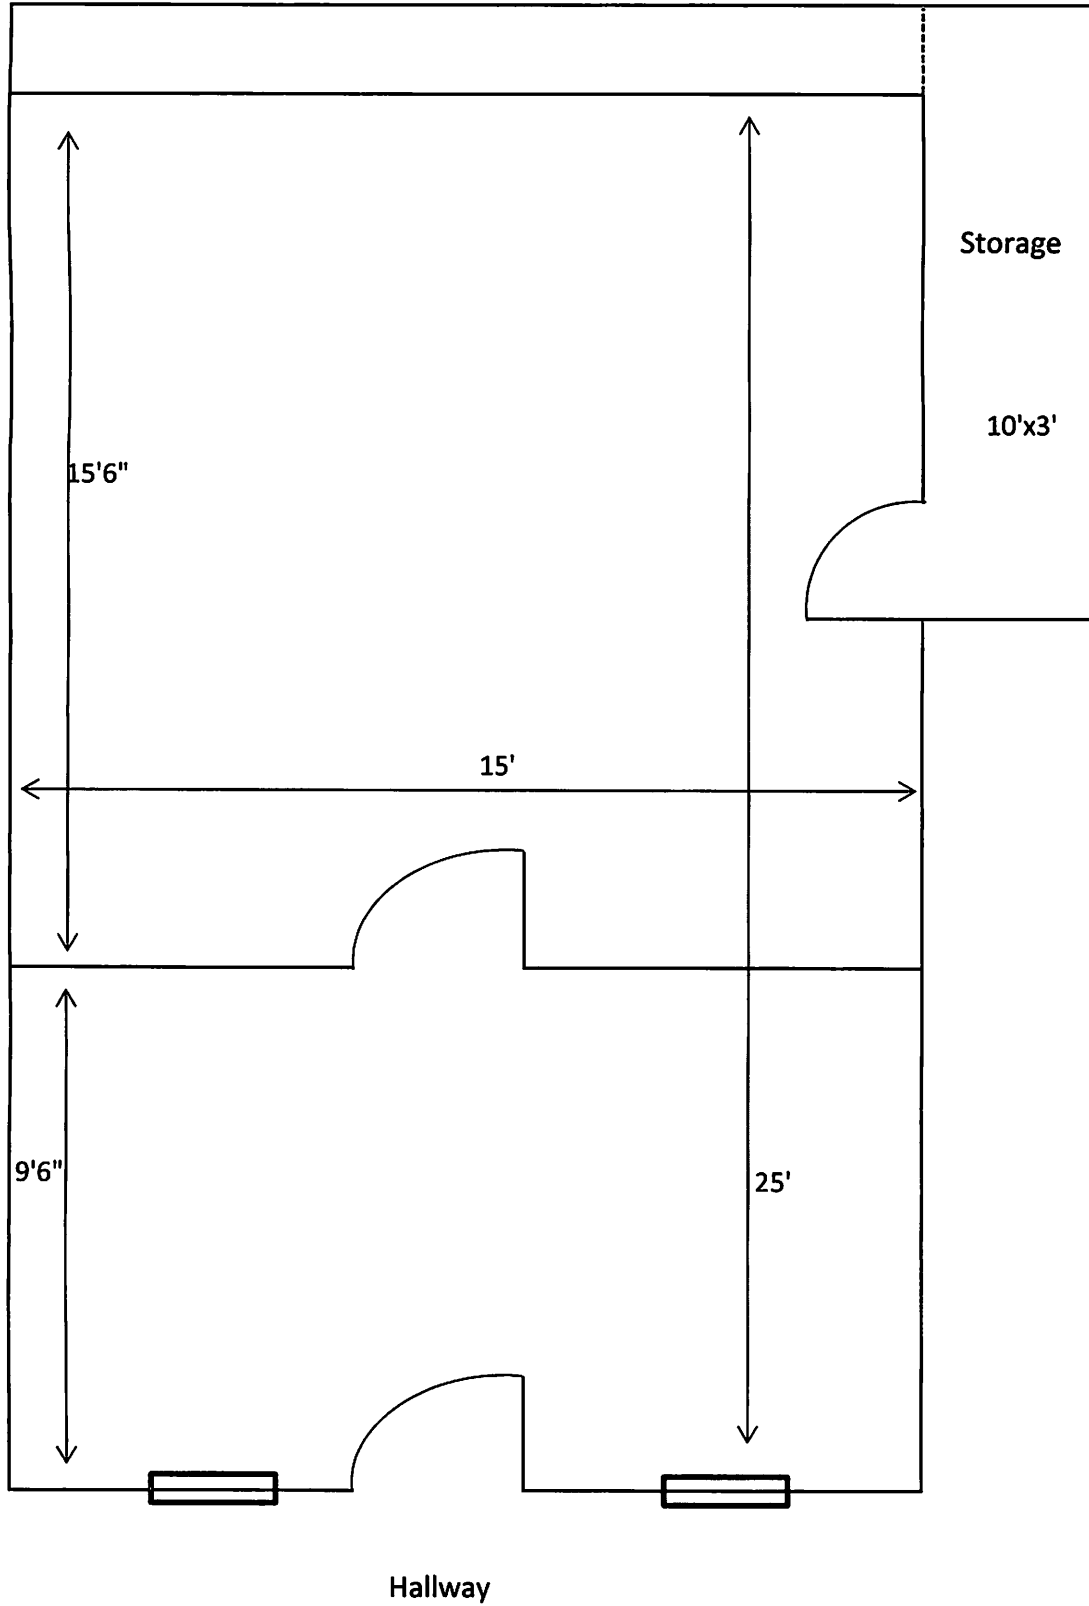

SUITE 109 LL
465 Square Feet

David Brown Associates
998 Farmington Ave, Suite 220, West Hartford, CT 06107
Phone 860-236-2595 FAX 860-236-2596
alan@davidbrownassociates.net